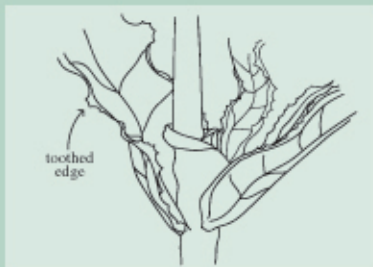

## Invasive

- Submerged plant
- Leaves float on surface
- Leaf characteristics:
  - Green, glossy, triangular
  - 2 inches wide
  - Toothed edges
- Up to 25 fruits per plant
- Fruit has 4 sharp spines

### Water Chestnut

*(Trapa natans)*

## Invasive

- Submerged plant
- Leaf characteristics:
  - Reddish-green
  - Wavy, saw-toothed edges
  - Oblong, stiff, translucent
  - 4-10 cm long, 5-10 cm wide
- Somewhat flattened stem
- Turion (overwintering bud) present