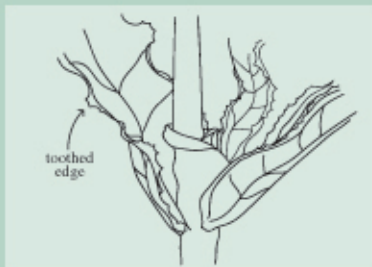

Invasive

- Submerged plant
- Leaves float on surface
- Leaf characteristics:
 - Green, glossy, triangular
 - 2 inches wide
 - Toothed edges
- Up to 25 fruits per plant
- Fruit has 4 sharp spines

Water Chestnut

(Trapa natans)

Invasive

- Submerged plant
- Leaf characteristics:
 - Reddish-green
 - Wavy, saw-toothed edges
 - Oblong, stiff, translucent
 - 4-10 cm long, 5-10 cm wide
- Somewhat flattened stem
- Turion (overwintering bud) present